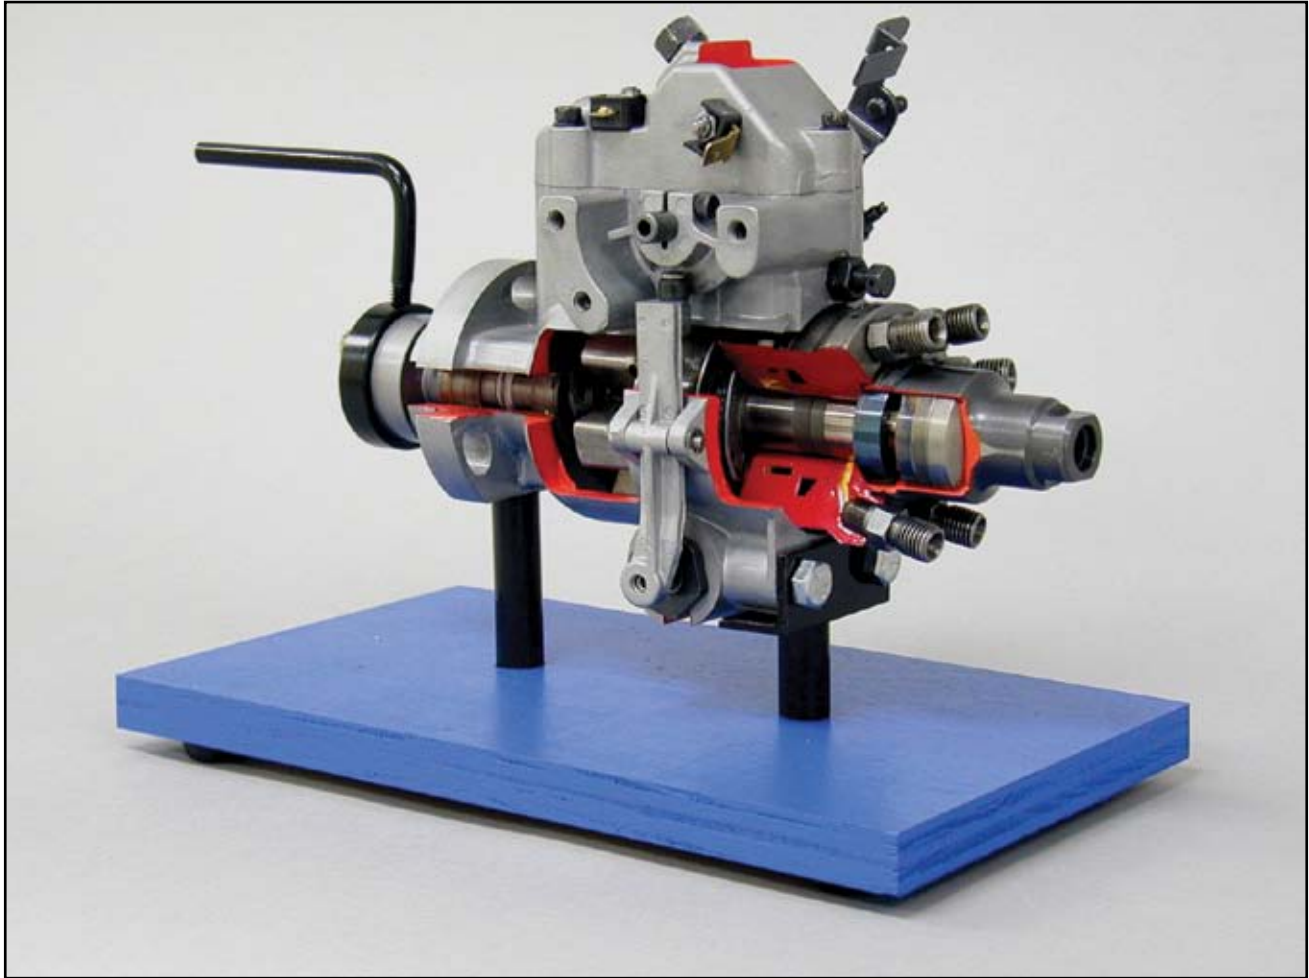

## Diesel Rotary Pump Cutaway (model 6681)

The Diesel Rotary Injection Pump Cutaway (model 6681) provides hands-on experience. The cutaway shows the internal components of an electronic fuel control and cold advance injection pump.

### Features:

- Late Model Recycled Rotary Injection Pump - Stanadyne
- Hand Crank
- Laminate Base

**Call Now to Place your Order (Press 2 for Sales)**

ATech Training, Inc.  
12290 Chandler Drive • Walton, KY 41094  
Toll Free: 1-888-738-9924  
Phone: 859-485-7229 • Fax: 859-485-7299  
E-mail: [sales@atechtraining.com](mailto:sales@atechtraining.com)  
[www.atechtraining.com](http://www.atechtraining.com)