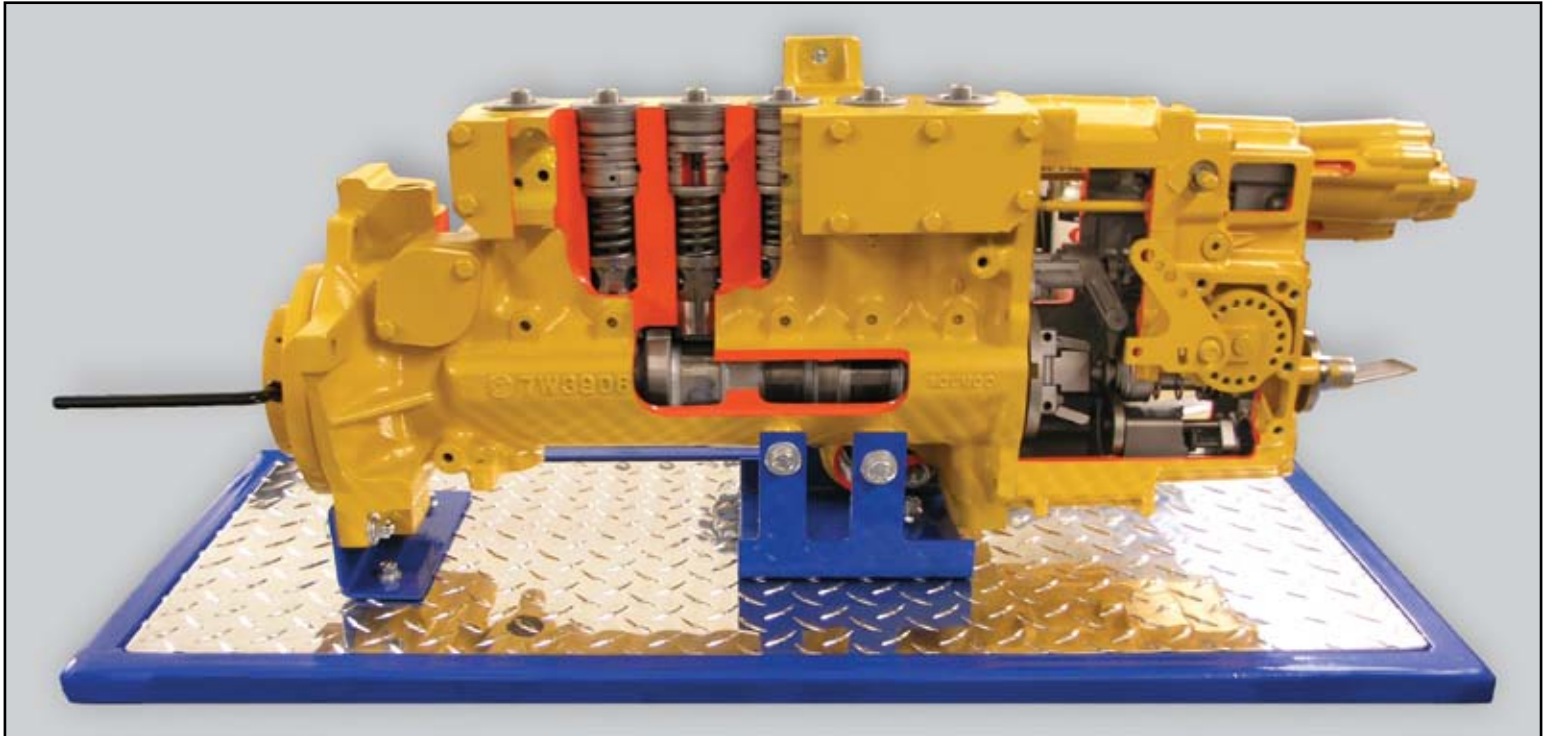

Diesel Scroll Metering Pump Cutaway (model 6685)

The Diesel Scroll Metering Pump Cutaway (model 6685) provides hands-on experience. The cutaway shows the internal components of an electronic control and cold advance.

Features:

- Late Model Recycled Scroll Metering Pump - Caterpillar
- Hand Crank
- Powder Coated Metal Frame
- Diamond Plate Top Surface

Call Now to Place your Order (Press 2 for Sales)

ATech Training, Inc.
12290 Chandler Drive • Walton, KY 41094
Toll Free: 1-888-738-9924
Phone: 859-485-7229 • Fax: 859-485-7299
E-mail: sales@atechtraining.com
www.atechtraining.com