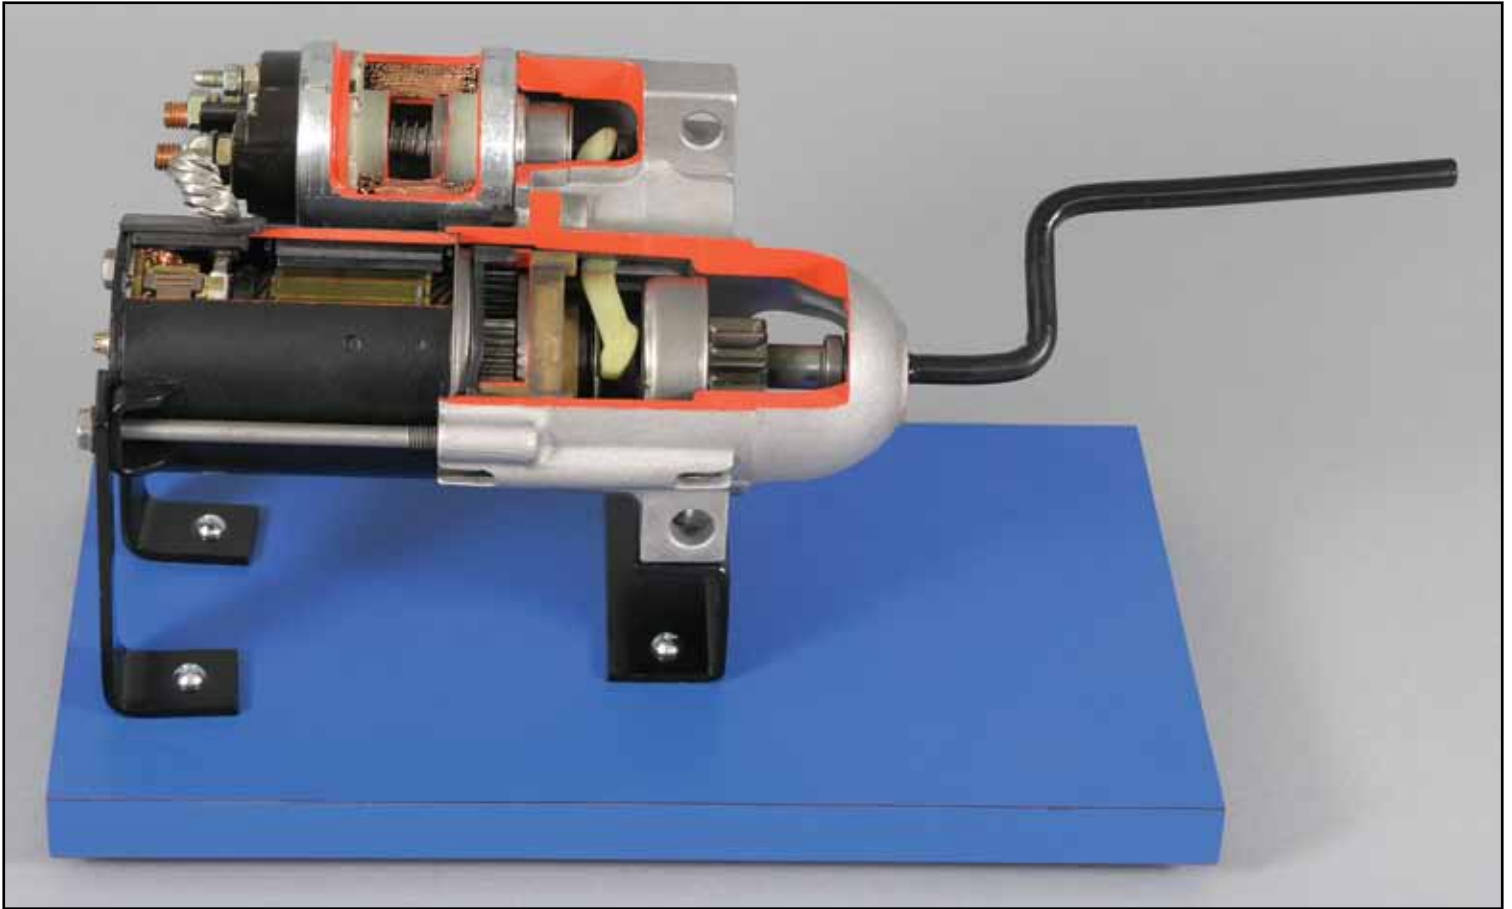

Starter Cutaway (model 813)

The Starter Cutaway (model 813) trainer is a cutaway of an actual starter motor that shows internal components, to demonstrate operation.

Features:

- Late Model Remanufactured General Motors Starter
- Hand Crank
- Rotating Starter
- Mounted on a Laminate Base