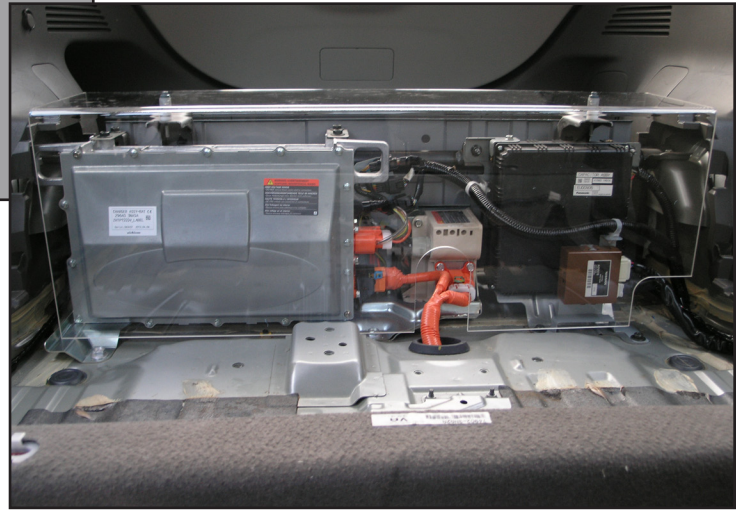

Vehicle Technology Trainer (model 610)

Made in the U.S.A.
Walton, Kentucky

Featuring A
Nissan Leaf

Features:

- The Vehicle Technology Trainer is a late model “recycled” vehicle
- Available in gas, diesel, electric, or hybrid option
- Assists in the study and diagnosis of most automobile systems including:
 - » Engine Performance
 - » Electrical/Electronic
 - » Suspension/Steering
 - » Brake
 - » Heating/Air Conditioning
 - » Transmission
- Aids in developing real world system skills and knowledge
- Performs actual service manual diagnostic procedures
- Includes an ATech Fault/Simulator Panel
- Courseware Included