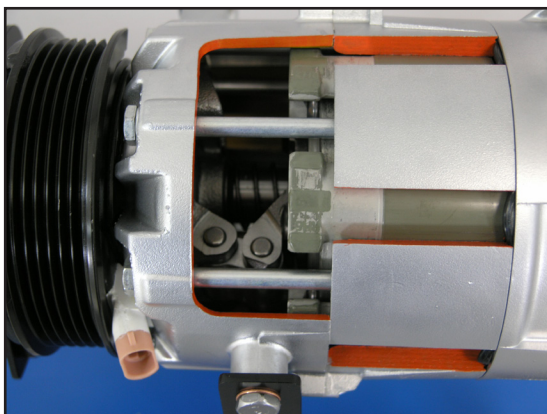

A/C Compressor Cutaway (model 382)

The A/C Compressor Cutaway (model 382) provides a hands-on experience. The cutaway shows the internal components of a Variable Displacement A/C Compressor.

Features:

- Variable Displacement A/C Compressor
- Hand Crank
- Laminate Base