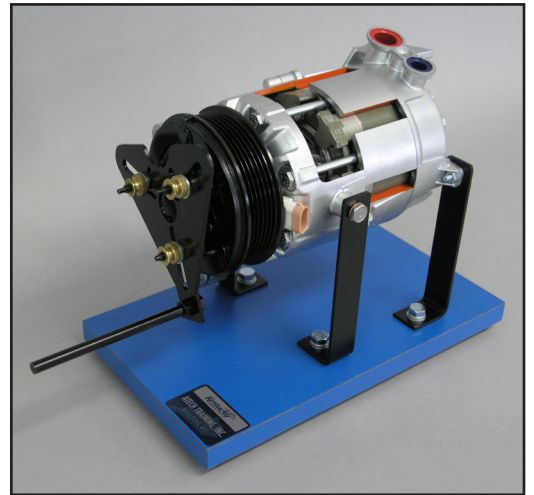

A/C Compressor Cutaway (model 382)

The A/C Compressor Cutaway (model 382) provides a hands-on experience. The cutaway shows the internal components of a Variable Displacement A/C Compressor.

Features:

- Variable Displacement A/C Compressor
- Hand Crank
- Laminate Base