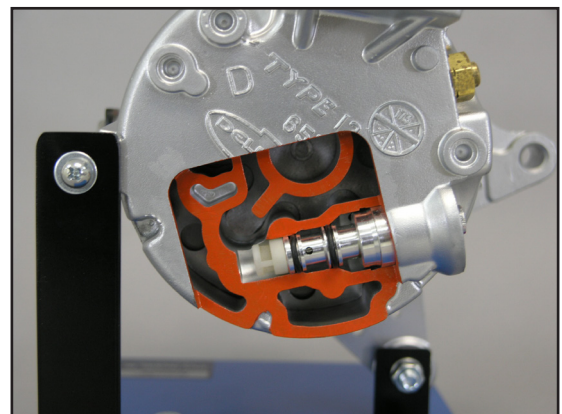

A/C Compressor Cutaway (model 382)

The A/C Compressor Cutaway (model 382) provides a hands-on experience. The cutaway shows the internal components of a Variable Displacement A/C Compressor.

Features:

- Variable Displacement A/C Compressor
- Hand Crank
- Laminate Base