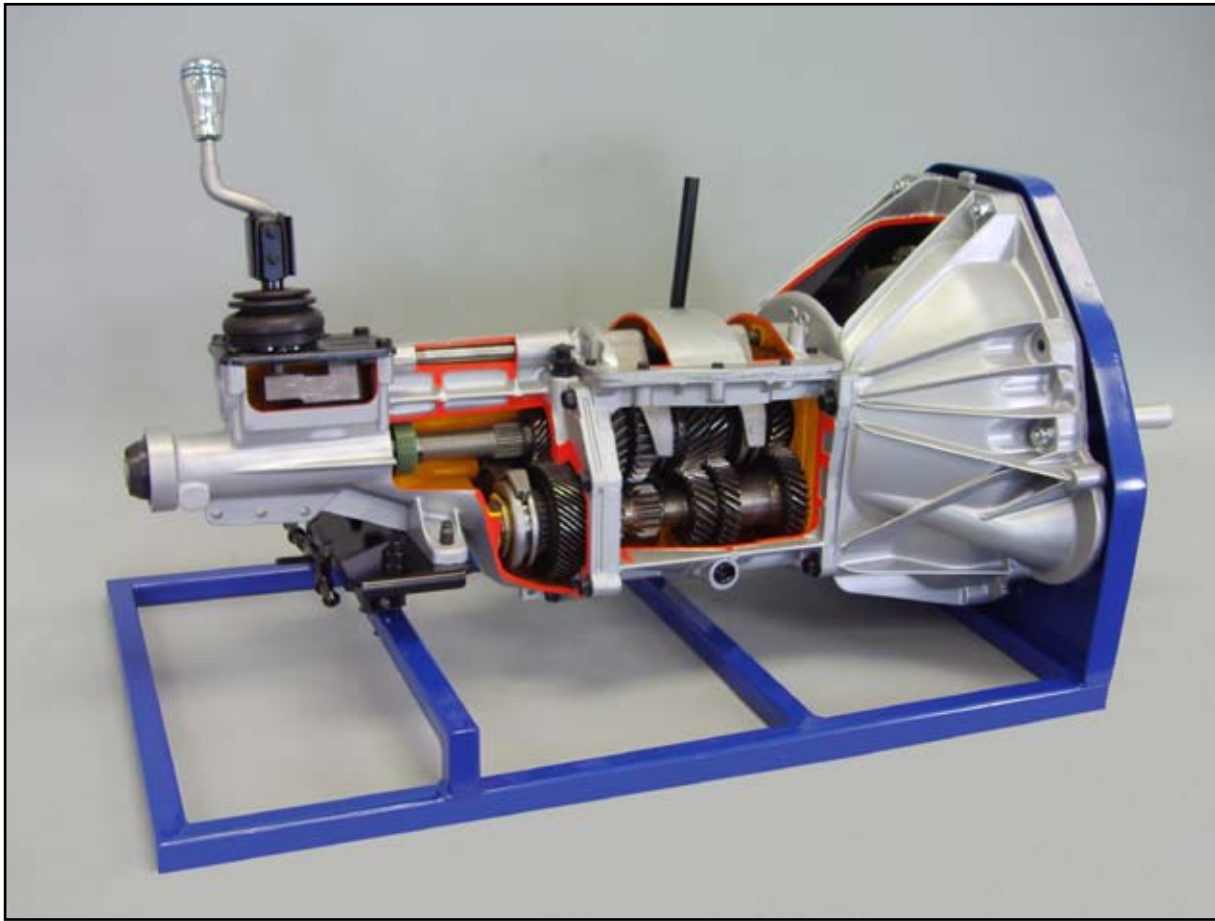

Manual Transmission (RWD) Cutaway (model 130)

This trainer presents a Rear Wheel Manual Transmission that allows for demonstration of shifting and clutch operation.

Features:

- Late-model “Recycled” Manual Transmission
- Operating clutch
- Gear shift
- Handles to operate clutch and rotate gear shafts
- Powder-coated frame
- NATEF Record Keeping Sheets and Reference Books Included.
- Service Manual Available (model 1215)