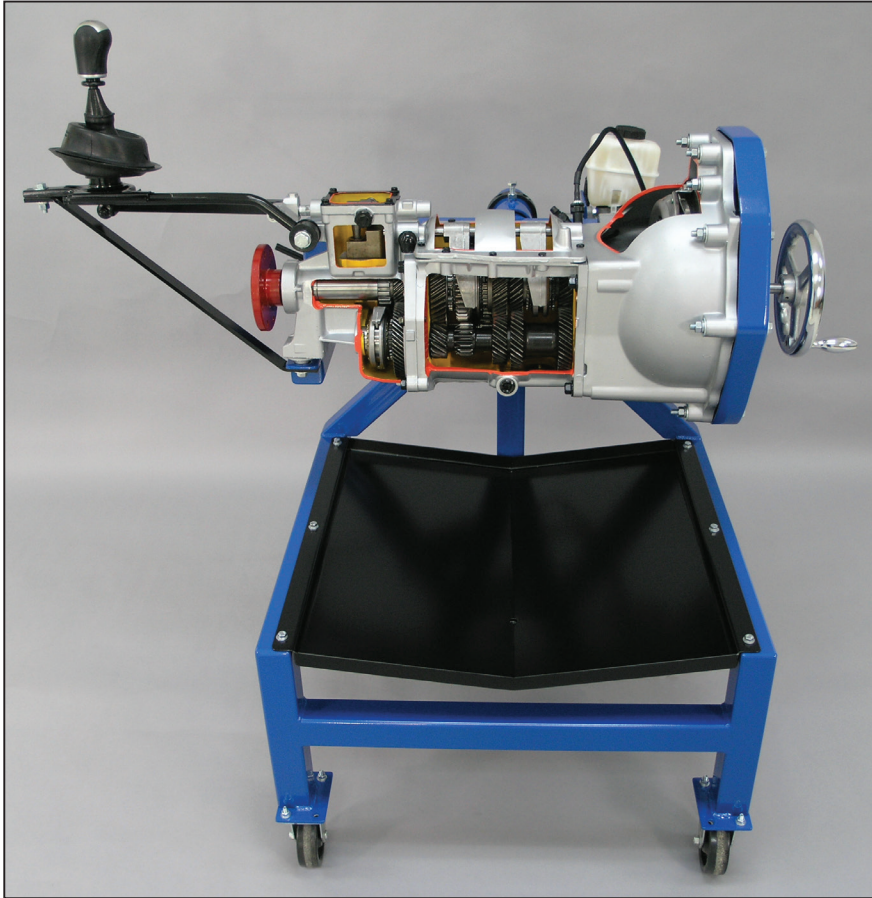

## Manual Transmission (RWD) Cutaway (model 130)

This trainer presents a Rear Wheel Manual Transmission that allows for demonstration of shifting and clutch operation.

### Features:

- Late-model "Recycled" Manual Transmission
- Operating clutch
- Gear shift
- Handles to operate clutch and rotate gear shafts
- Powder-coated frame
- NATEF Record Keeping Sheets and Reference Books Included.
- Service Manual Available (model 1215)