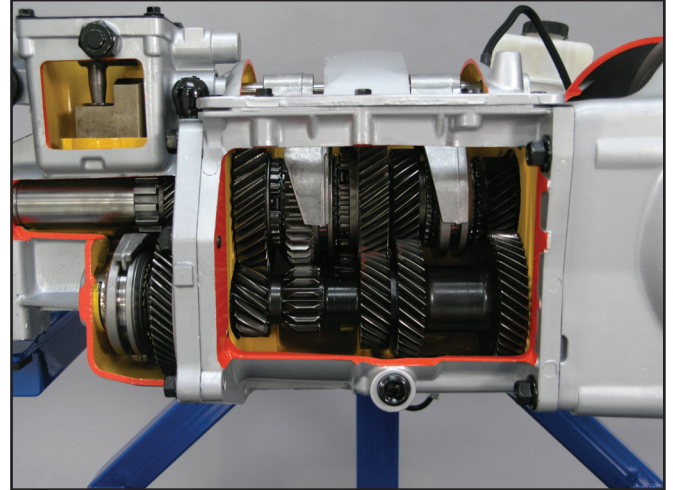

## Manual Transmission (RWD) Cutaway (model 130)

This trainer presents a Rear Wheel Manual Transmission that allows for demonstration of shifting and clutch operation.

### Features:

- Late-model "Recycled" Manual Transmission
- Operating clutch
- Gear shift
- Handles to operate clutch and rotate gear shafts
- Powder-coated frame
- NATEF Record Keeping Sheets and Reference Books Included.
- Service Manual Available (model 1215)